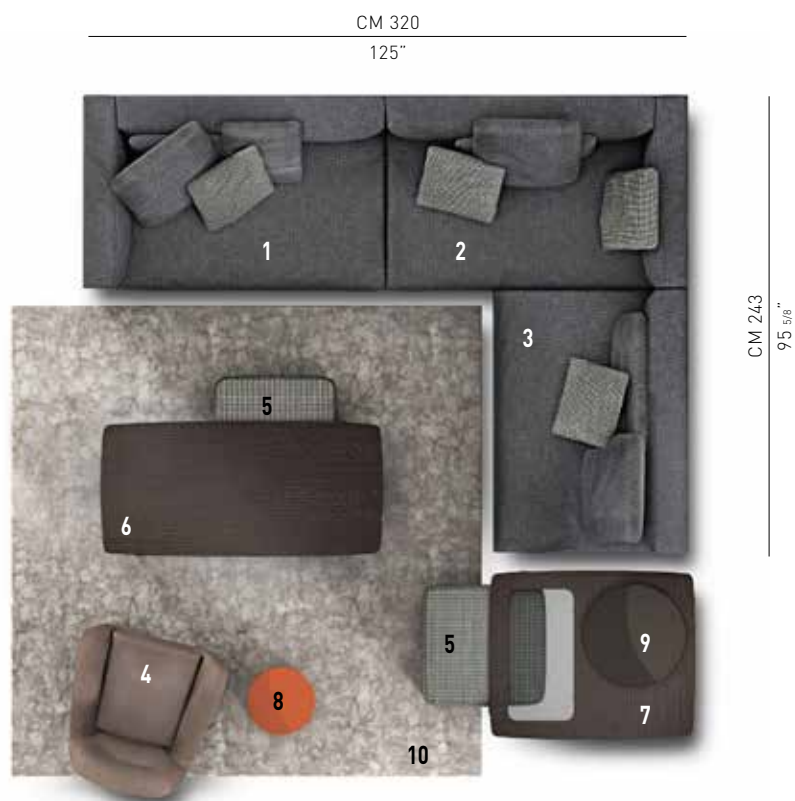

DONOVAN

DESIGN RODOLFO DORDONI

A one-piece seating system made up of a grouping of slender shapes that reveal a surprising softness.

The arrangement depicted is just one example of the many different compositions possible with our seating systems. We suggest that you contact the nearest Minotti dealer to explore the options most suited to your needs and select the upholstery of your choice from the exclusive Minotti collection.

DONOVAN — arrangement 04

SOFA ARRANGEMENT

- DONOVAN**
ELEMENT WITH 1 ARMREST SX
CM 160X103 H80
- DONOVAN**
ELEMENT WITH 1 ARMREST DX
CM 160X103 H80
- DONOVAN**
CENTRAL ELEMENT
CM 140X103 H80

FURNISHING ACCESSORIES

- JENSEN**
ARMCHAIR CM 81X85 H78
- DAVIS**
OTTOMAN CM 63X63 H33
- PERRY**
COFFEE TABLE CM 110X90 H38
- PERRY**
COFFEE TABLE CM 150X72 H38
- CESAR**
COFFEE TABLE Ø CM 36 H45 - B
- TURNER**
TRAY Ø CM 55
- DIBBETS**
RUG CM 250X250